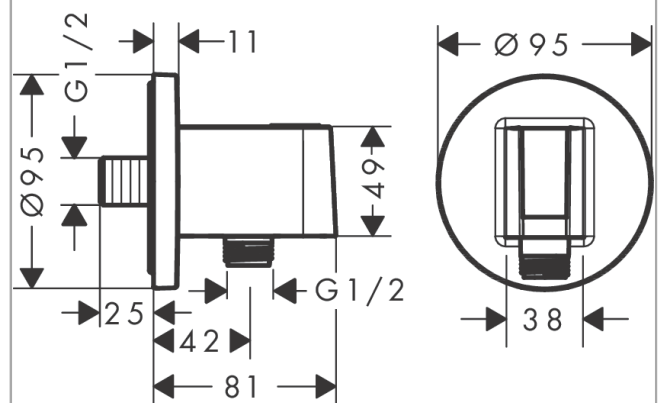

**FixFit S**

**Wall outlet with shower holder**

Finish: **Matt Black** Article Number: **26888670**

**Description**

**product features**

- consists of: wall connector, escutcheon
- version: plastic housing with internal water supply made of plastic
- fixed holding position
- for all Hansgrohe hand showers
- material: plastic
- with non-return valve
- connection type: G ½

**Product image**

**Scale drawing**

**FixFit S**

**Wall outlet with shower holder**

Finish: **Matt Black** Article Number: **26888670**

**Exploded Drawing**

Year of production: >06/22

**FixFit S**

**Wall outlet with shower holder**

Finish: **Matt Black** Article Number: **26888670**

**Spare part list**

Year of production: >06/22

Pos.	Description	Article Number	PC	PU
1	shower holder, assy	94695670	63	1
2	set of non return valves DW 15	94074000	5	1
3	null	93841000	1	1
4	seal	94694000	1	1
5	escutcheon	94696670	61	1
6	connecting thread G½	98933000	11	1
7	O-ring 11x2	98127000	1	1
8	mounting set	96179000	4	1