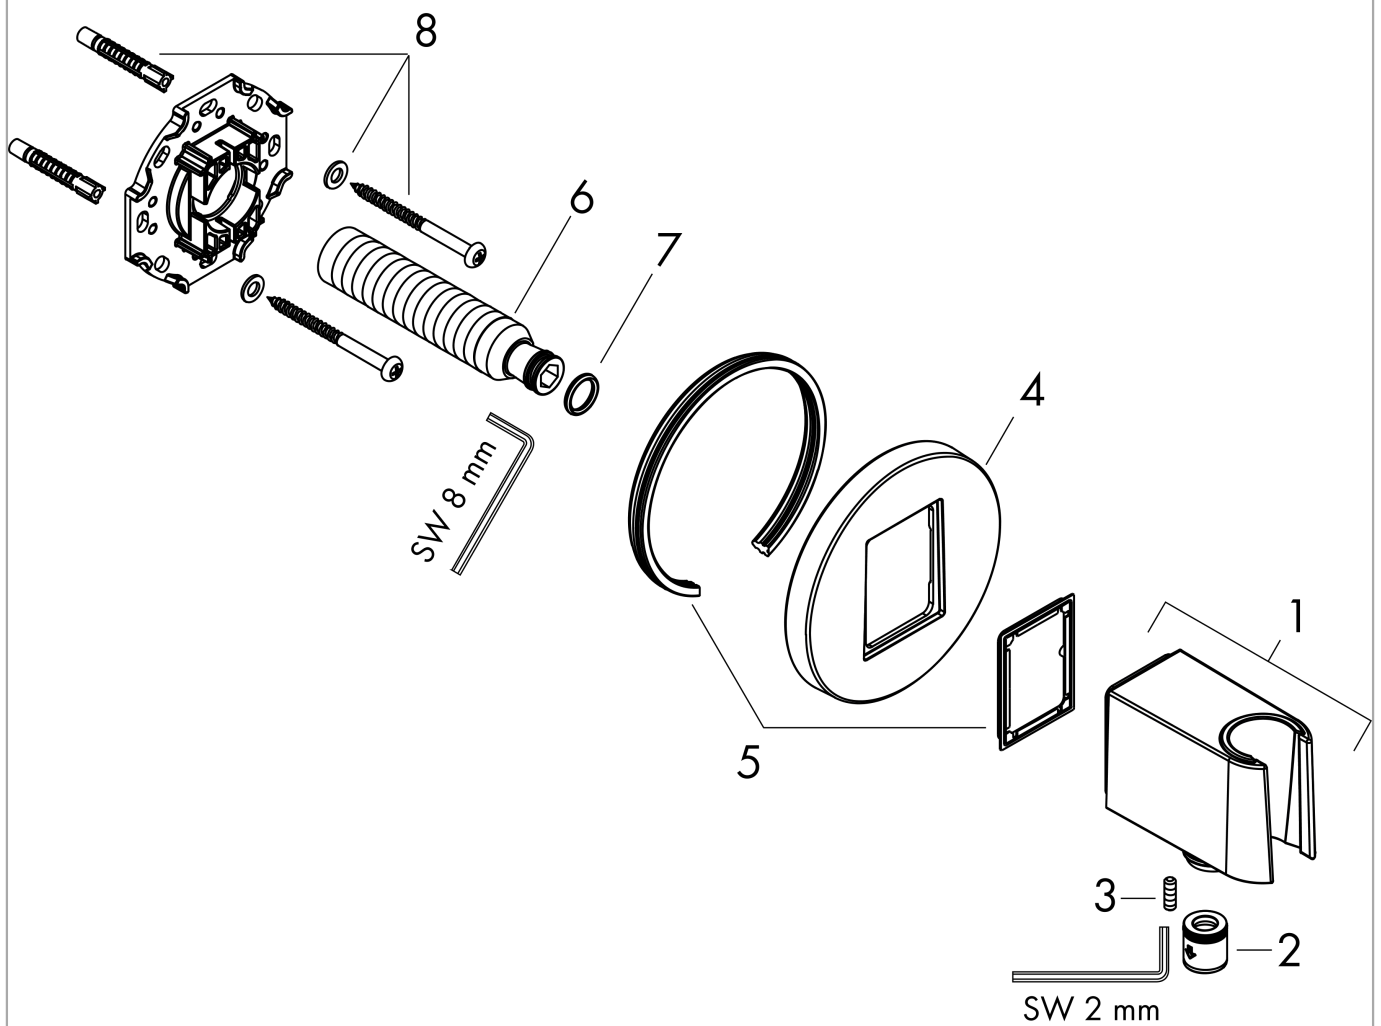

**FixFit S**

**Wall outlet with shower holder**

Finish: **Matt Black** Article Number: **26888670**

**Description**

**product features**

- consists of: wall connector, escutcheon
- version: plastic housing with internal water supply made of plastic
- fixed holding position
- for all Hansgrohe hand showers
- material: plastic
- with non-return valve
- connection type: G ½

**Product image**

**Scale drawing**

**FixFit S**

**Wall outlet with shower holder**

Finish: **Matt Black** Article Number: **26888670**

**Exploded Drawing**

Year of production: >06/22

**FixFit S**

**Wall outlet with shower holder**

Finish: **Matt Black** Article Number: **26888670**

**Spare part list**

Year of production: >06/22

Pos.	Description	Article Number	PC	PU
1	shower holder, assy	94695670	63	1
2	set of non return valves DW 15	94074000	5	1
3	null	93841000	1	1
4	seal	94694000	1	1
5	escutcheon	94696670	61	1
6	connecting thread G½	98933000	11	1
7	O-ring 11x2	98127000	1	1
8	mounting set	96179000	4	1